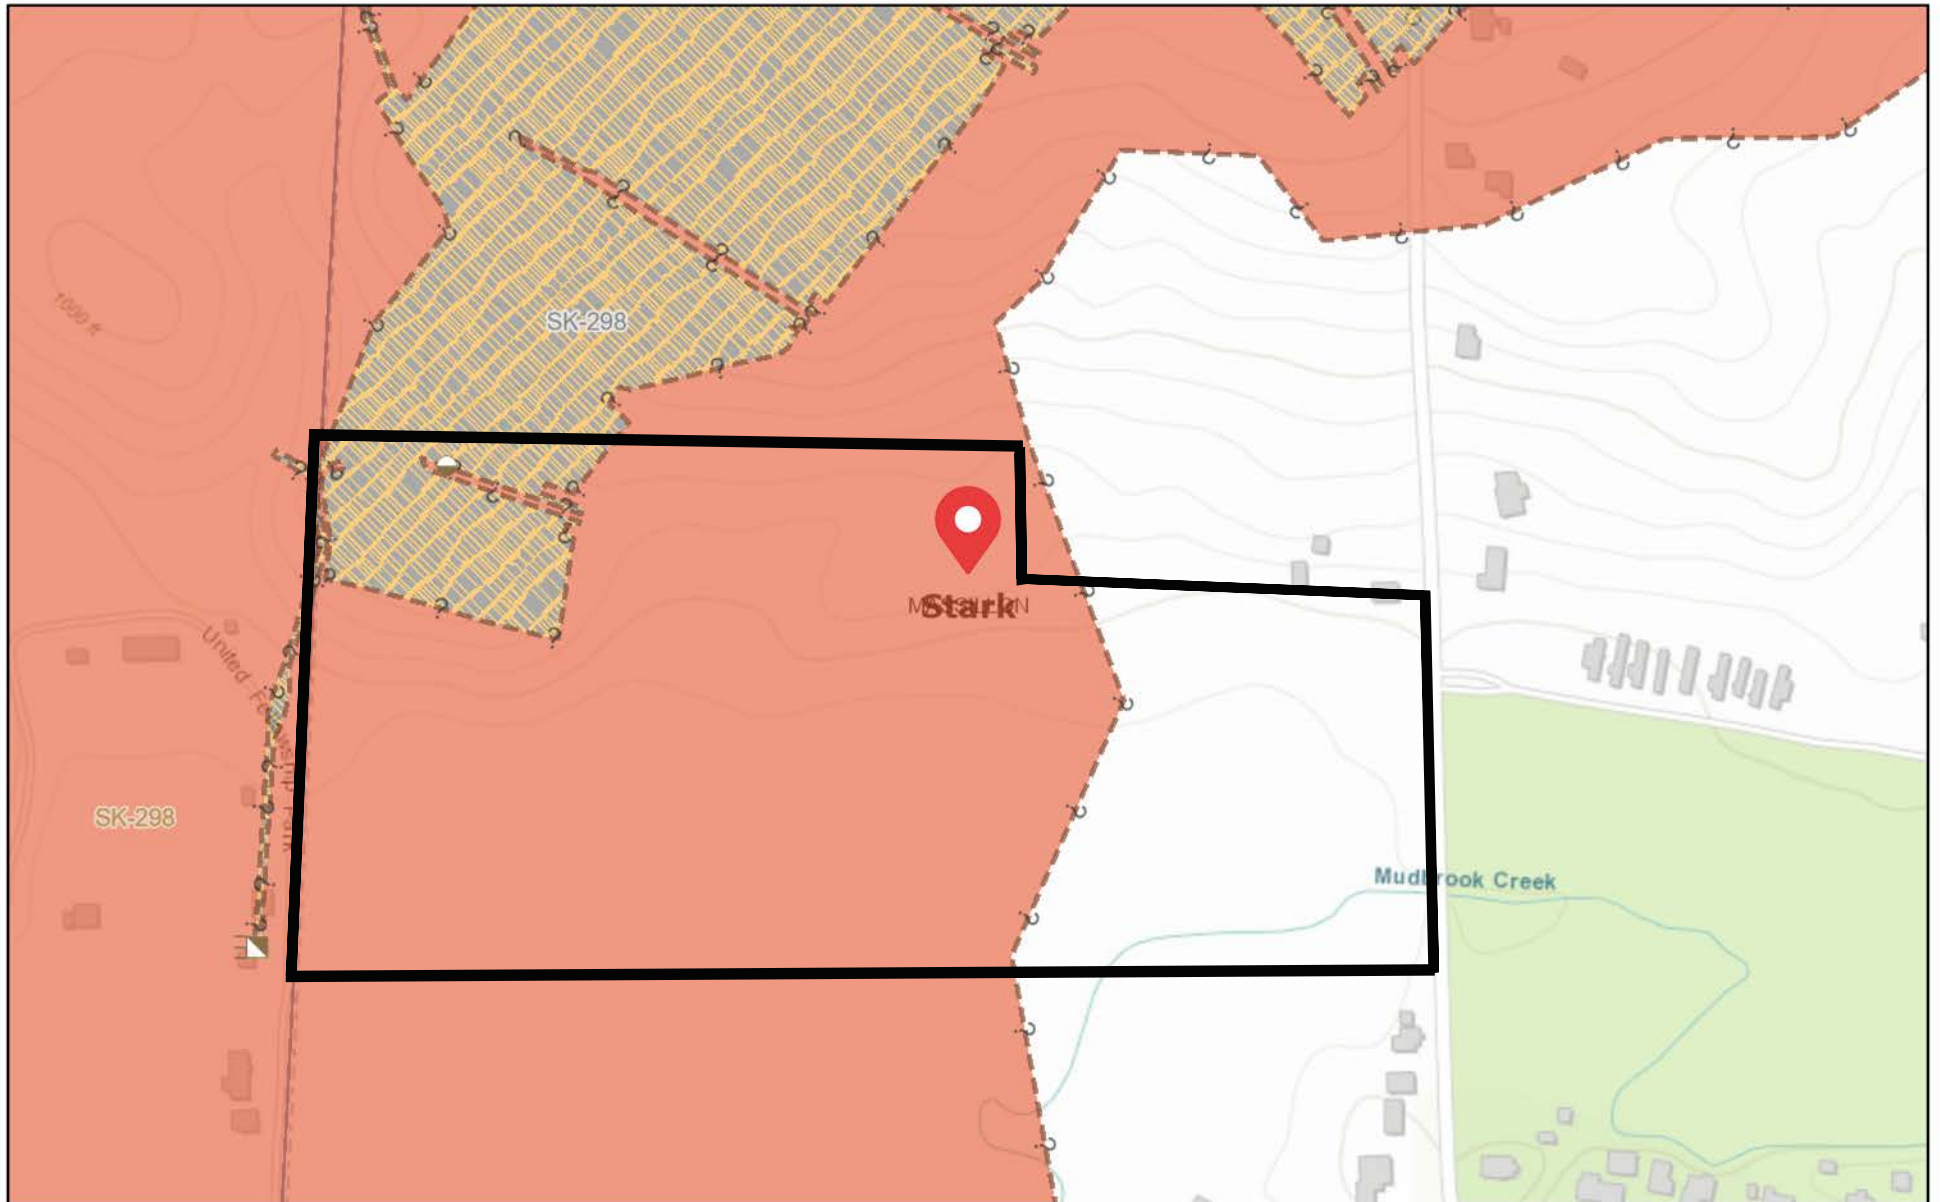

Mines of Ohio

December 16, 2024

- Quadrangle 24K (7.5 min)
- Known
- Partially Known
- Past
- Air Shaft
- Slope Entry

Stark County GIS, Esri, HERE, Garmin, INCREMENT P, Intermap, USGS, METI/NASA, EPA, USDA